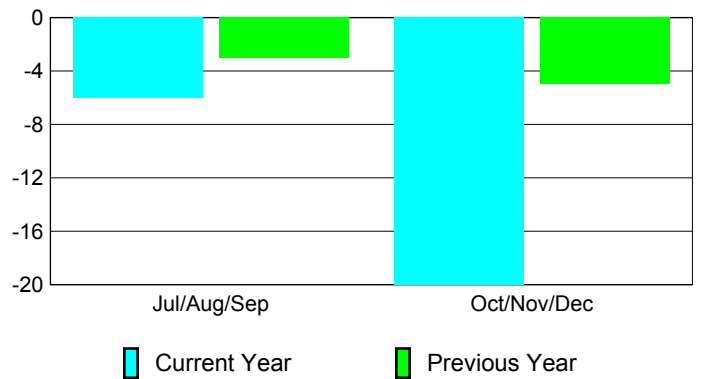

Comparison of Membership Gain/Loss

Current Year Compared to the Previous Year