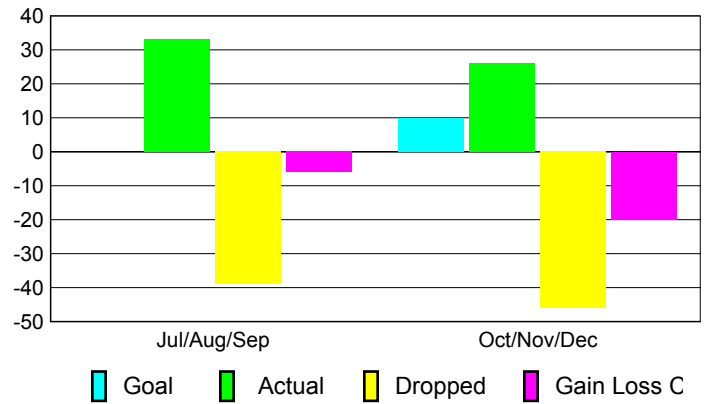

Membership Results 2010-2011

Goal, New, Dropped, Gain/Loss